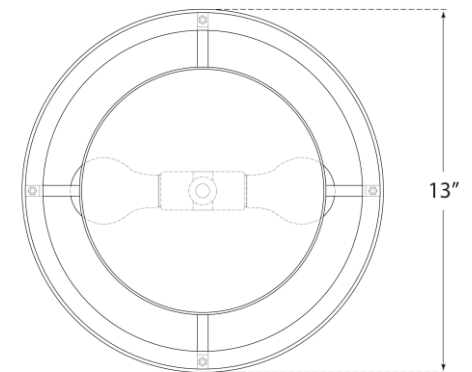

TEAR SHEET

Walker Small Flush Mount

Item # KS 4070G-L

Designer: kate spade new york

Height: 7.5"

Width: 13"

Canopy: 8.75" Round

Finishes: BSL, G, LC

Shade Treatments: L, L/BL, NL

Socket: 2 - E26 Keyless

Wattage: 2 - 60 A19

Weight: 4 Pounds

Bottom View