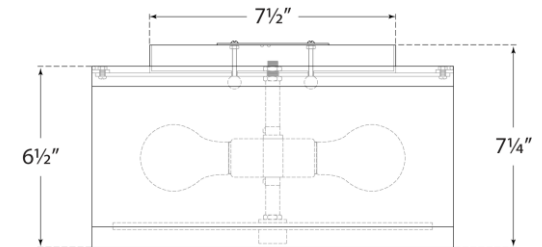

TEAR SHEET

Walker Small Flush Mount

Item # KS 4070G-L

Designer: kate spade new york

Height: 7.5"

Width: 13"

Canopy: 8.75" Round

Finishes: BSL, G, LC

Shade Treatments: L, L/BL, NL

Socket: 2 - E26 Keyless

Wattage: 2 - 60 A19

Weight: 4 Pounds

Bottom View