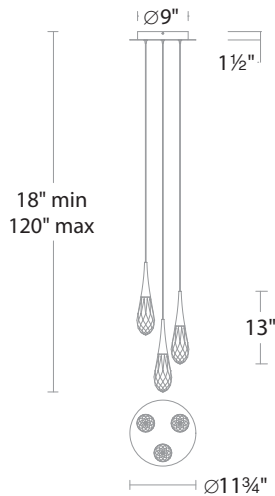

AB: Aged Brass

BK: Black

PN: Polished Nickel

DESCRIPTION

Height-adjustable, faceted crystal teardrop elements float in mid-air. Cascading from above and perfectly designed for illuminating foyers and dining tables while making a dramatic design statement in a range of residential and hospitality environments.

FEATURES

- Built-in color temperature adjustability switch from 3000K/3500K/4000K at time of installation
- Thin powered aircraft cables provide an ultra clean look for adjustable suspension height
- Canopy conceals a proprietary universal 120V-220V-277V driver
- Can be mounted on a sloped ceiling

SPECIFICATIONS

CRI	90
Dimming	ELV, 0-10V, TRIAC
Standards	ETL/cETL, Damp, Title 24

REPLACEMENT PARTS

- RPL-GLA-21213 - Crystal

LINE DRAWING

Model	Size	LED Color Temp	Finish	Voltage	Wattage	Weight	LED Lumens	Delivered Lumens
BPD21203	3 lights	3000K/3500K/4000K	AB Aged Brass BK Black PN Polished Nickel	120-277V	20W	13 lb	1755	1170