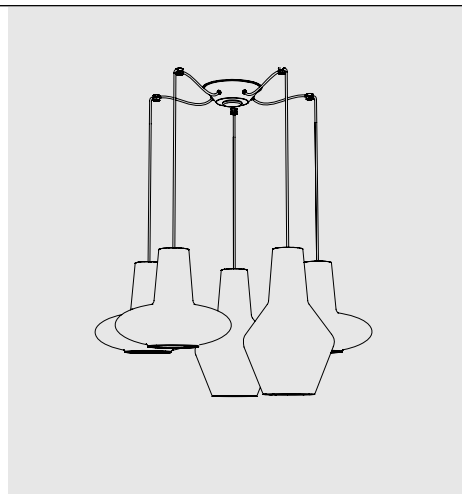

## ROMEO e GIULIETTA

SUSPENSION

Handcrafted mouth-blown glass with “balloton” relief finish in two shapes and in various colours. Grey or white painted metal parts. Grey fabric cables. Customizable pendant system. Canopies are not included. Select a canopy from the following pages to create a single or multi light pendant.

Luci disposte sullo stesso livello  
Lights on the same level:  
Ø max 25 cm - 9,8 in

Disponibile su richiesta con finitura calamina / Available on request with calamine finish

4,6  
1,8"   
34  
13,4"

**Rosone per sospensione 5 luci**  
**Canopy for hanging lamp 5 lights**

## Rosone per sospensioni multiple (supporti di decentramento inclusi) Canopy for hanging multiple lamps (decentralisation supports included)

Esempio d' installazione / Example of installation

**ZA-LGR0004** grigio / grey  
**ZA-LGR0014** bianco / white  
**ZA-LRB0002** ottone brunito  
spazzolato/brushed burnished brass  
**2 luci + 2 supporti**  
**2 lights + 2 supports**

## Rosone per sospensioni multiple (supporti di decentramento esclusi) Canopy for hanging multiple lamps (decentralisation supports not included)

**Rosone per sospensione 1-12 luci**  
**Canopy for hanging lamp 1-12 lights**