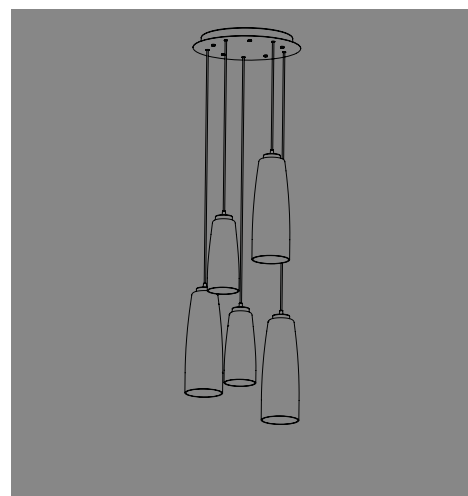

## ROMEO e GIULIETTA

SUSPENSION

Handcrafted mouth-blown glass with “balloton” relief finish in two shapes and in various colours. Grey or white painted metal parts. Grey fabric cables. Customizable pendant system. Canopies are not included. Select a canopy from the following pages to create a single or multi light pendant.

#### Rosone tondo per sospensioni multiple / Round canopy for hanging multiple lamps

4,6  
1,8"   
34  
13,4"

**Rosone per sospensione 3 luci**  
**Canopy for hanging lamp 3 lights**

**ZA-LGR0063** grigio / grey  
**ZA-LGR0073** bianco / white

Luci disposte sullo stesso livello  
Lights on the same level:  
Ø max 25 cm - 9,8 in

Disponibile su richiesta con finitura calamina / Available on request with calamine finish

4,6  
1,8"   
34  
13,4"

**Rosone per sospensione 5 luci**  
**Canopy for hanging lamp 5 lights**

**ZA-LGR0065** grigio / grey  
**ZA-LGR0075** bianco / white

Luci disposte sullo stesso livello  
Lights on the same level:  
Ø max 17 cm - 6,7 in

Disponibile su richiesta con finitura calamina / Available on request with calamine finish