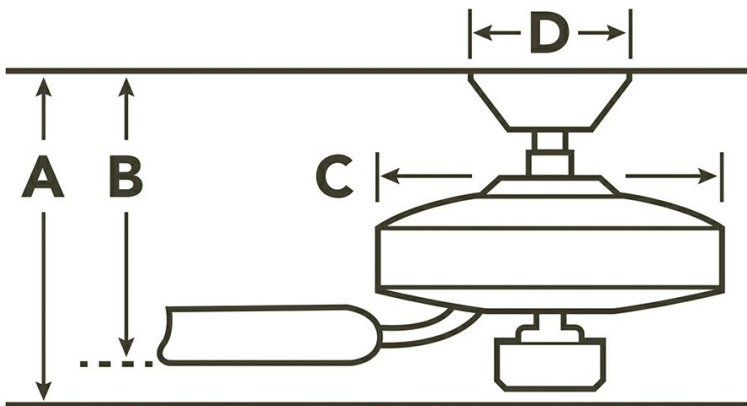

Dimensions

Downrod	A	B	C	D
1.00 OD X 4.50	14.00	12.00	12.60	6.70

Specifications

Number of Blades	5
Blades Included	Yes
Blade Pitch	14 Degrees
Blade Sweep	52"
Blades Reversible	No
Blade Material	WOOD
Optional Blades Available	No
Downrod 1	1.00 OD X 4.50

Primary Control System
Pull Chain - In project applications using multiple ceiling fans, alternative remote controls may be required. Please contact Kichler Advanced Product Solutions at 844-542-4537 to confirm your project requirements.

Remote Included	No
Wall Control Included	No
Low Ceiling Adaptable	Yes, With Optional Flush Mount
Lead Wire Length	78.00"
Motor Size	172MM X 14MM
Motor Type	AC

Downlight

Watts	69/34/10
Optional Light Kit Available	No

Available Finishes

Finish	Fixture	Glass	Blade 1	Blade 2

Safety Listings & Certifications